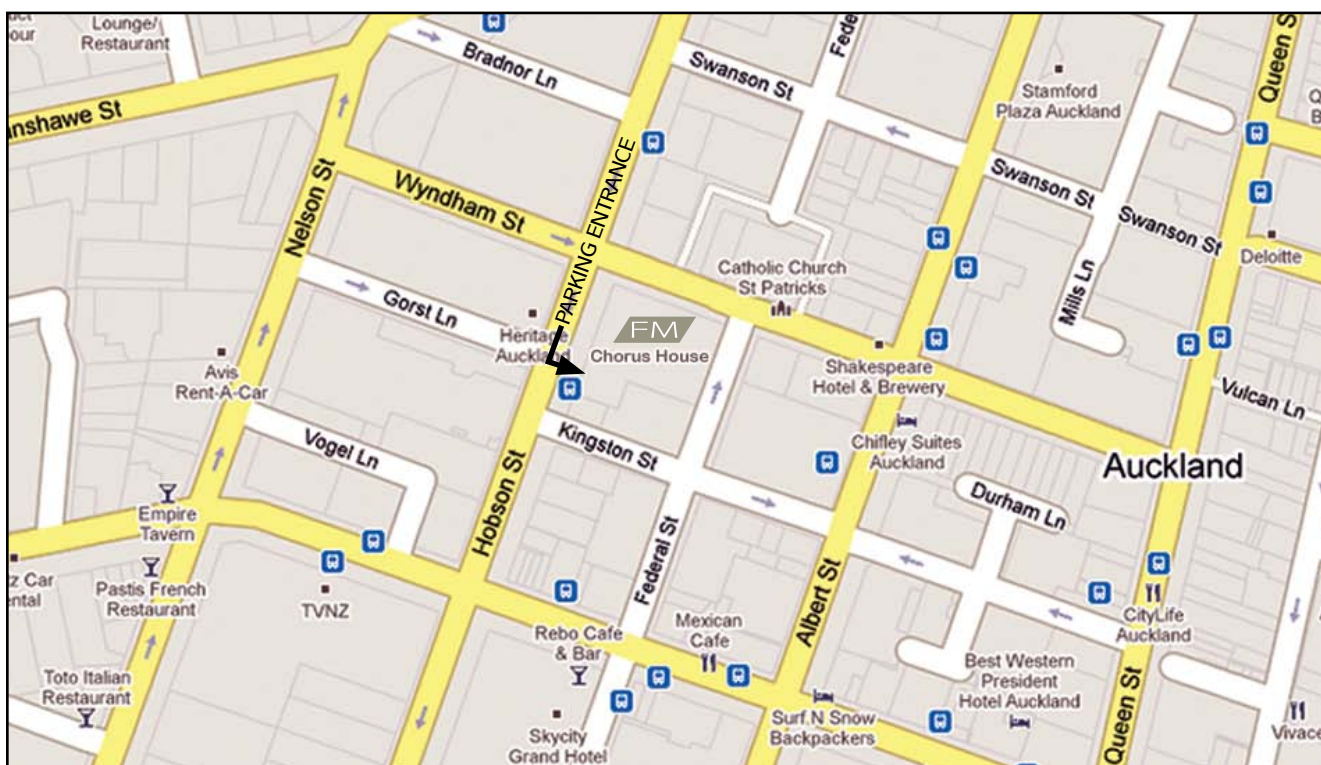

Chorus House Level 12
66 Wyndham Street
P O Box 4139
Auckland 1140
New Zealand

- The carpark entrance is in Basement 2 (B2) on the Hobson Street side of the Chorus House.
- Press the Fortune Manning button to be greeted via the intercom and granted access to the carpark.
- Once inside, follow the road down, turning right at the sign-posts then left toward the clearly marked visitor parks; spaces 59 – 64 are reserved for Fortune Manning visitors.
- To access Fortune Manning on the 12th floor, take the far left set of lifts which allow access to floors 11-19.